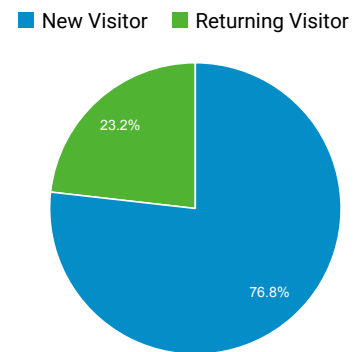

1 Jan 2016 - 31 Dec 2016

Audience Overview

All Users
100.00% Sessions

Overview

Sessions 99,965	Users 78,800	Page Views 212,017
Pages/Session 2.12	Avg. Session Duration 00:00:54	Bounce Rate 29.78%
% New Sessions 76.78%		