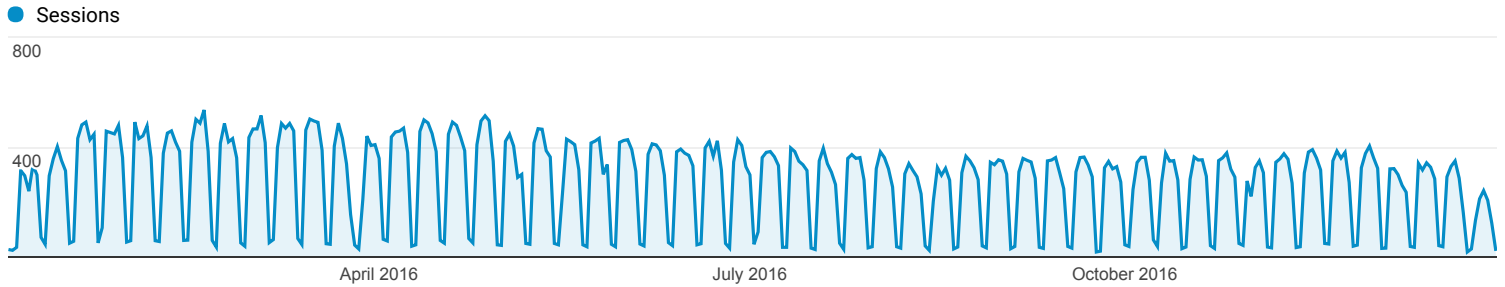

1 Jan 2016 - 31 Dec 2016

Audience Overview

All Users
100.00% Sessions

Overview

Sessions 99,965	Users 78,800	Page Views 212,017
Pages/Session 2.12	Avg. Session Duration 00:00:54	Bounce Rate 29.78%
% New Sessions 76.78%		